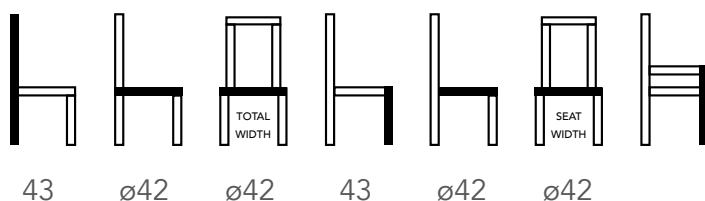

Extra images

MATEN / MEASUREMENTS

EXTRA INFO

MATERIALS

Frame	chipboard and wood beech
Zitting / Seat	chipboard
Poten / Legs	plastic
Back Filling	
Seat Filling	VP 2542 5 CM.

PACKING

Package	KARTON
Nr. of pcs	1
Size of package	45x45x45 cm
Weight package	5 KG